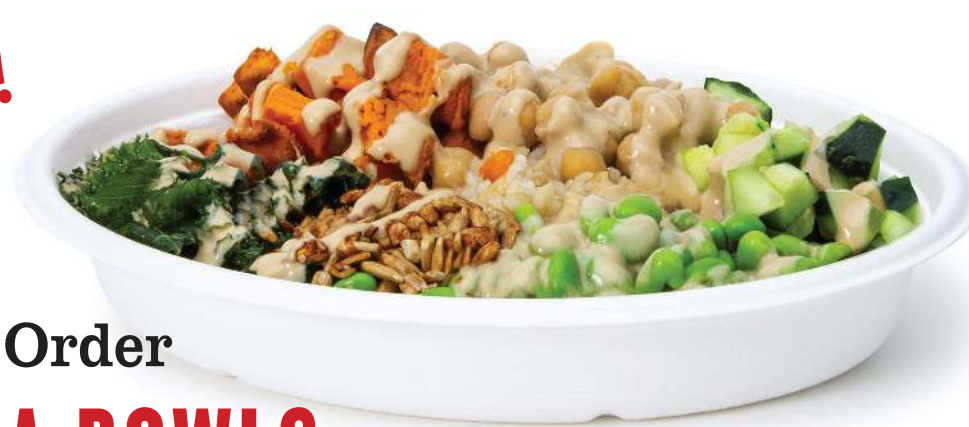

BUDDHA BOWLS

$1.00 off each

Build your own or choose one of our signature bowls