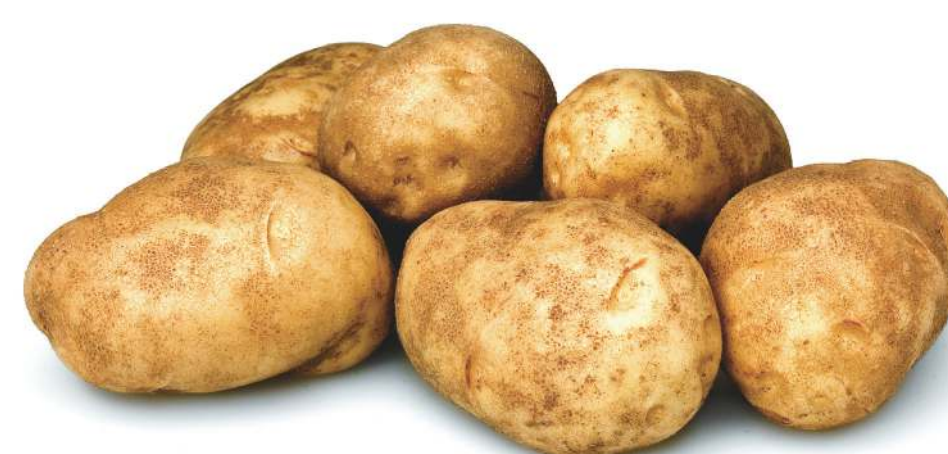

BAKED SPINACH AND SPAGHETTI SQUASH

$1.00 off lb.

Deliciously cheesy - Gluten free

ORGANIC RUSSET POTATOES

99¢ lb.