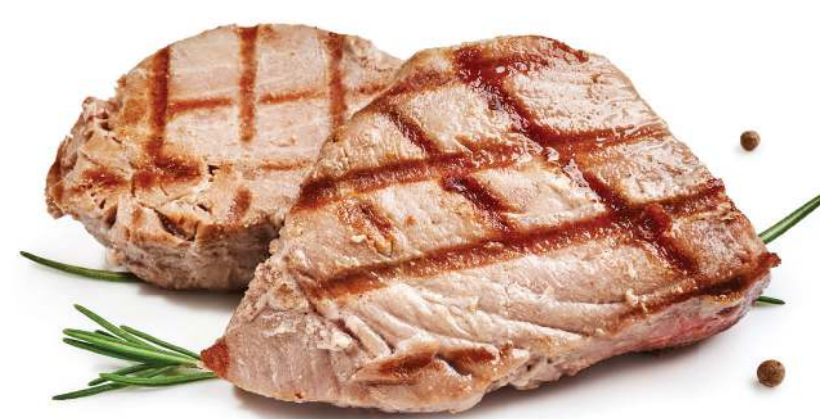

AHI OR SWORDFISH STEAKS

$7.99 lb.